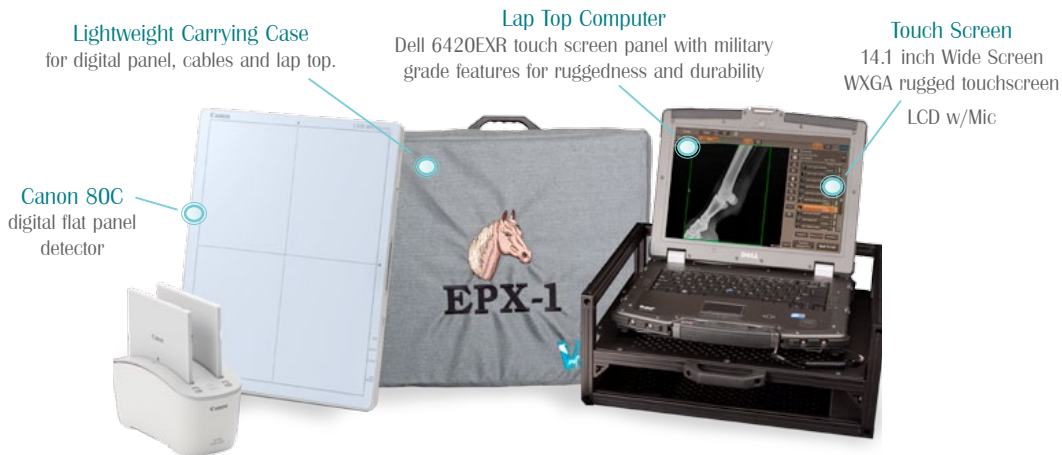

Large Animal Division

by SEDECAL

*W*EPX-1 Wireless PORTABLE X-RAY SYSTEM

SIMPLE. DEPENDABLE. SMART.

COMPLETELY WIRELESS PORTABLE SOLUTION • STURDY ROBUST DESIGN • REMOVABLE ALUMINUM FRAME • SOFT COVER CARRYING CASE WITH INTERFACE PANEL COVER • MILITARY GRADE PC WITH TOUCH SCREEN CONTROL – BUILT FOR EXTREME CONDITIONS • BUILT-IN INTERFACE PANEL

800.920.9525
Info@VetRay.com

www.VetRay.com 

WEPX-1

Wireless Equine Portable Digital System

Large Animal Division

by SEDECAL

Lightweight Carrying Case
for digital panel, cables and lap top.

Lap Top Computer
Dell 6420EXR touch screen panel with military grade features for ruggedness and durability

Touch Screen
14.1 inch Wide Screen
WXGA rugged touchscreen
LCD w/Mic

Canon 80C
digital flat panel
detector

With the new, intuitive and user friendly NE software, a wide range of settings may be selected from the main menu and images can be taken within three screen touches.

IMAGE PREVIEW IN
approx 3 seconds

Digital Detector Canon 80C

Imaging area 11" x 14" • Sensor dimensions 30.7cm x 38.4cm x 1.5 cm • Weight 5.3 lbs • Pixel pitch 125 microns for high resolution • Resolution 6.1 mega pixels • Cesium Iodide Scintillator for high sensitivity • Preview image display Approx. 3 sec. • Full image display Approx. 9 sec. • Cycle Time Approx. 15 sec. • Battery Performance Approx. 140 images(100 sec. cycle , 1 sec. sleep) • Charging time Less than 3 hours